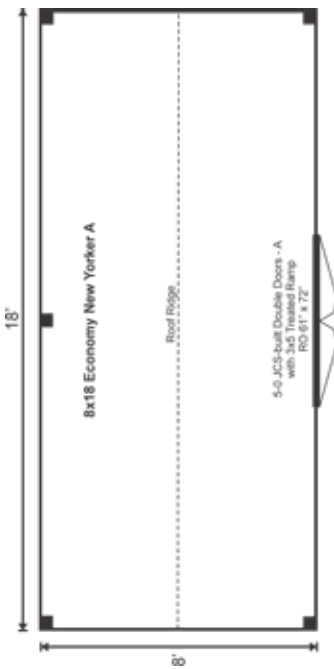

# FULLY ASSEMBLED

The Economy New Yorker is an affordable backyard shed design that has two vertical feet over the Vermonter. The roofing is silver galvalume corrugated metal and the siding is 1" economy grade pine.

## 8X18 ECONOMY NEW YORKER A FULLY ASSEMBLED

Base Area: 144 sq. ft.

Total Interior Area: 144 sq. ft.

Recommended Foundation:  
4-6" Crushed Gravel

Overall Dimensions: 10'6"H  
x 18'8"W x 8'8"D

Estimated Weight: 3800 lbs

### Floor System

2 (qty) 6x6x18' Hemlock Skids

2x4 rough sawn Hemlock  
Joists 24" On Center

1" rough sawn Hemlock Decking

Floor Weight Rating: 10 lbs/sq. ft.