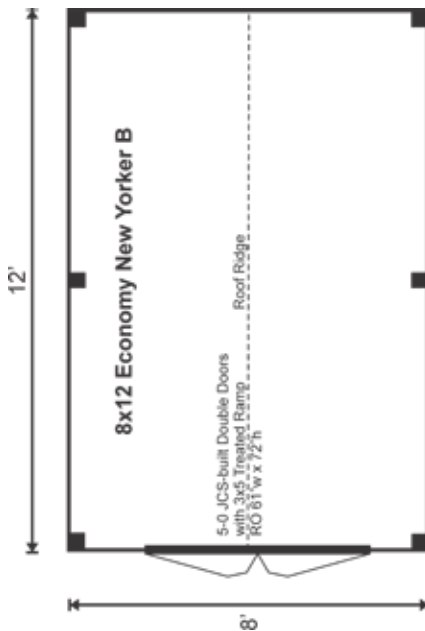

# FULLY ASSEMBLED

The Economy New Yorker is an affordable backyard shed design that has two vertical feet over the Vermonter. The roofing is silver galvalume corrugated metal and the siding is 1" economy grade pine.

## 8X12 ECONOMY NEW YORKER B FULLY ASSEMBLED

Base Area: 96 sq. ft.

Total Interior Area: 96 sq. ft.

Recommended Foundation:  
4-6" Crushed Gravel

Overall Dimensions: 10'6"H  
x 8'8"W x 12'8"D

Estimated Weight: 3200 lbs