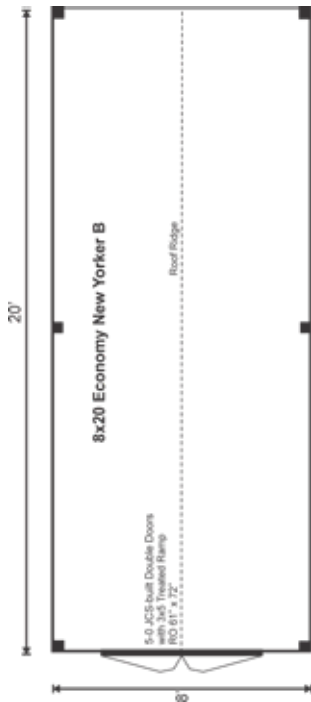

# FULLY ASSEMBLED

The Economy New Yorker is an affordable backyard shed design that has two vertical feet over the Vermonter. The roofing is silver galvalume corrugated metal and the siding is 1" economy grade pine.

## 8X20 ECONOMY NEW YORKER B FULLY ASSEMBLED

Base Area: 160 sq. ft.

Total Interior Area: 160 sq. ft.

Recommended Foundation:

6-8" Crushed Gravel

Overall Dimensions: 10'6"H  
x 8'8"W x 20'8"D

Estimated Weight: 4200 lbs

### Floor System

2 (qty) 6x6x20' Hemlock Skids

2x4 rough sawn Hemlock

Joists 24" On Center

1" rough sawn Hemlock Decking

Floor Weight Rating: 10 lbs/sq. ft.