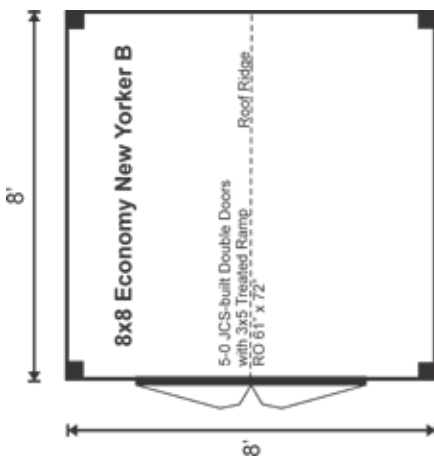

# FULLY ASSEMBLED

The Economy New Yorker is an affordable backyard shed design that has two vertical feet over the Vermonter. The roofing is silver galvalume corrugated metal and the siding is 1" economy grade pine.

### 8X8 ECONOMY NEW YORKER B FULLY ASSEMBLED

Base Area: 64 sq. ft.  
Total Interior Area: 64 sq. ft.  
Recommended Foundation:  
4-6" Crushed Gravel  
Overall Dimensions: 10'6"H  
x 8'8"W x 8'8"D  
Estimated Weight: 2500 lbs