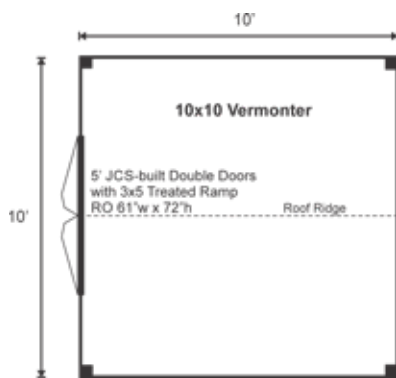

FULLY ASSEMBLED

This no-frills shed is an economical option for all of your storage needs. The Economy Vermonter comes with a silver galvalume corrugated metal roof and economy grade siding. Pressure treated flooring is a popular add-on for strength.

FULLY ASSEMBLED:

A weather tight shell. Specifications are the same as a PCK. Fully assembled prefabricated sheds and cottage buildings deliver exclusively to the northeast USA.

EVERY KIT INCLUDES

- Color Coded
- Part Numbered
- Step-by-Step Instructions
- & All Fastening Hardware Included

Additional Sizes:

8X8 | 8X10 | 8X12 | 8X14 | 8X16 |
10X8 | 10X10 | 10X12 | 10X14 | 10X16 | 10X20 |

Configure Yours at

WWW.JAMAICACOTTAGESHOP.COM

10X10 ECONOMY VERMONTER STORAGE SOLUTIONS

10X10 ECONOMY VERMONTER FULLY ASSEMBLED

Base Area: 100 sq. ft.

Total Interior Area: 100 sq. ft.

Recommended Foundation:

4-6" Crushed Gravel

Overall Dimensions: 8'6"H
x 10'6"W x 10'6"D

Estimated Weight: 2800 lbs

Floor System

2 (qty) 4x6x10' Hemlock Skids

2x4 rough sawn Hemlock

Joists 24" On Center

1" rough sawn Hemlock Decking

Floor Weight Rating: 10 lbs/sq. ft.

Walls

4"x4" Hemlock Post and
Beam Wall Framing

Wall Height: 62"

Siding: 1" Economy Pine Board

1" rough sawn Pine Corner,
Door & Fascia Trim

Economy buildings are constructed with our sturdy hemlock frame and include economy grade siding and a silver galvalume 29 guage corrugated metal roof. Note: Pictures may reflect client upgrades and modifications that do not come standard.

Roof

Gable Roof Style

Roof Pitch: 5/12

2"x4" rough sawn Hemlock
Rafters 24" On Center

1"x6" rough sawn Hemlock
Exposed Collar Ties

1"x4" rough sawn Hemlock
Strapping 20" On Center

Corrugated 29g Metal Roofing,
Color: Silver Galvalume

Doors: