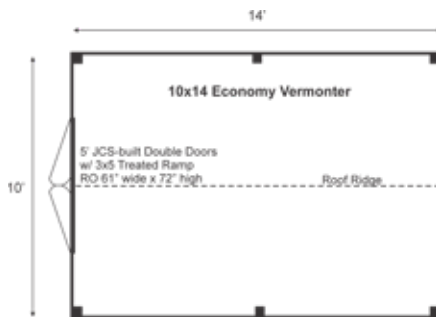

10X14 ECONOMY VERMONTER STORAGE SOLUTIONS

STORAGE SOLUTIONS

10X14 ECONOMY VERMONTER FULLY ASSEMBLED

Base Area: 140 sq. ft.
Total Interior Area: 140 sq. ft.
Recommended Foundation:
4-6" Crushed Gravel
Overall Dimensions: 8'6"H
x 10'6"W x 14'6"D
Estimated Weight: 3600 lbs

Floor System

2 (qty) 4x6x14' Hemlock Skids
2x4 rough sawn Hemlock
Joists 24" On Center
1" rough sawn Hemlock Decking
Floor Weight Rating: 10 lbs/sq. ft.

Walls

4"x4" Hemlock Post and
Beam Wall Framing
Wall Height: 62"
Siding: 1" Economy Pine Board
1" rough sawn Pine Corner,
Door & Fascia Trim