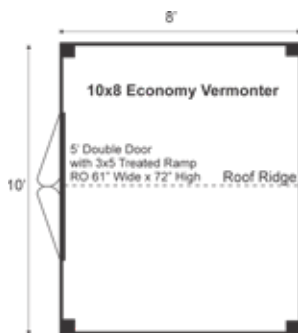

FULLY ASSEMBLED

This no-frills shed is an economical option for all of your storage needs. The Economy Vermonter comes with a silver galvalume corrugated metal roof and economy grade siding. Pressure treated flooring is a popular add-on for strength.

FULLY ASSEMBLED:

A weather tight shell. Specifications are the same as a PCK. Fully assembled prefabricated sheds and cottage buildings deliver exclusively to the northeast USA.

EVERY KIT INCLUDES

- Color Coded
- Part Numbered
- Step-by-Step Instructions
- & All Fastening Hardware Included

Additional Sizes:

8X8 | 8X10 | 8X12 | 8X14 | 8X16 |

10X8 | 10X10 | 10X12 | 10X14 | 10X16 | 10X20 |

Configure Yours at

WWW.JAMAICACOTTAGESHOP.COM

10X8 ECONOMY VERMONTNER STORAGE SOLUTIONS

10X8 ECONOMY VERMONTNER FULLY ASSEMBLED

Base Area: 80 sq. ft.

Total Interior Area: 80 sq. ft.

Recommended Foundation:

4-6" Crushed Gravel

Overall Dimensions: 8'6"H

x 10'6"W x 8'6"D

Estimated Weight: 2500 lbs

Floor System

2 (qty) 4x6x10' Hemlock Skids

2x4 rough sawn Hemlock

Joists 24" On Center

1" rough sawn Hemlock Decking

Floor Weight Rating: 10 lbs/sq. ft.

Walls

4"x4" Hemlock Post and

Beam Wall Framing

Wall Height: 62"

Siding: 1" Economy Pine Board

1" rough sawn Pine Corner,

Door & Fascia Trim

Economy buildings are constructed with our sturdy hemlock frame and include economy grade siding and a silver galvalume 29 guage corrugated metal roof. Note: Pictures may reflect client upgrades and modifications that do not come standard.

Roof

Gable Roof Style

Roof Pitch: 5/12

2"x4" rough sawn Hemlock

Rafters 24" On Center

1"x6" rough sawn Hemlock

Exposed Collar Ties

1"x4" rough sawn Hemlock

Strapping 20" On Center

Corrugated 29g Metal Roofing,

Color: Silver Galvalume

Doors:

1 (qty) 5-0 JCS-built 2" Thick

rough sawn Pine Double Doors