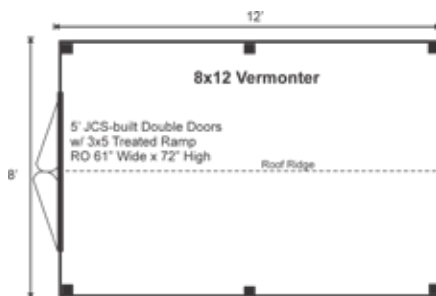

### 8X12 ECONOMY VERMONTNER FULLY ASSEMBLED

Base Area: 96 sq. ft.  
Total Interior Area: 96 sq. ft.  
Recommended Foundation:  
4-6" Crushed Gravel  
Overall Dimensions: 8'6"H  
x 8'6"W x 12'6"D  
Estimated Weight: 3000 lbs

#### *Floor System*

2 (qty) 4x6x12' Hemlock Skids  
2x4 rough sawn Hemlock  
Joists 24" On Center  
1" rough sawn Hemlock Decking  
Floor Weight Rating: 10 lbs/sq. ft.