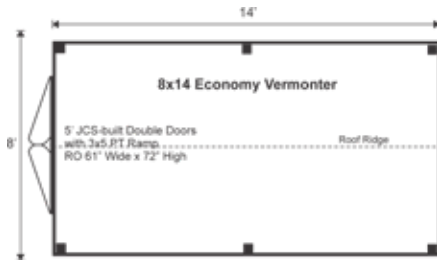

8X14 ECONOMY VERMONTER STORAGE SOLUTIONS

STORAGE SOLUTIONS

8X14 ECONOMY VERMONTER FULLY ASSEMBLED

Base Area: 112 sq. ft.
Total Interior Area: 112 sq. ft.
Recommended Foundation:
4-6" Crushed Gravel
Overall Dimensions: 8'6"H
x 8'6"W x 14'D
Estimated Weight: 3500 lbs

Floor System

2 (qty) 4x6x14' Hemlock Skids
2x4 rough sawn Hemlock
Joists 24" On Center
1" rough sawn Hemlock Decking
Floor Weight Rating: 10 lbs/sq. ft.

Walls

4"x4" Hemlock Post and
Beam Wall Framing
Wall Height: 66"
Siding: 1" Economy Pine Board
1" rough sawn Pine Corner,
Door & Fascia Trim