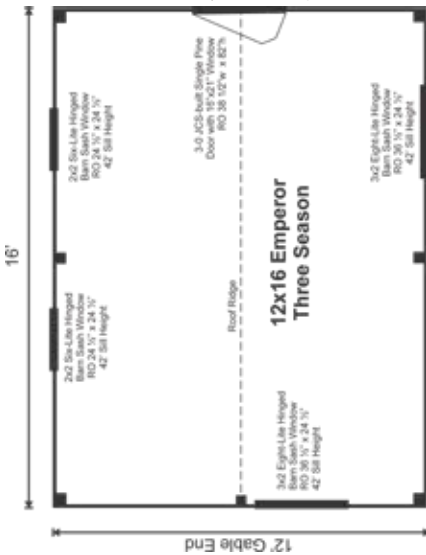

3-SEASON Pre-Cut Kit

Whether you are looking for a small home office, a simple hunting cabin or guest house for the in-laws, the 12x16 Emperor cottage is an ideal solution. With the addition of a heat source, this fully insulated design becomes a usable space all year long.

12X16 EMPEROR

LIVING SOLUTIONS

LIVING SOLUTIONS

12X16 EMPEROR 3-SEASON PRE-CUT KIT

Base Area: 192 sq. ft.

Total Interior Area: 192 sq. ft.

Recommended Foundation:
8-10" Crushed Gravel

Overall Dimensions: 10'6"H
x 13'2"W x 17'2"D

Estimated Weight: 6300 lbs

Floor System

- 2 (qty) 6x6x16' Hemlock Skids
- 2"x6" Kiln Dried Spruce Joists 24" On Center
- 3/4" CDX Plywood Floor Decking
- Floor Vapor Barrier
- 5/2" Fiberglass Insulation (R21)
- Under Deck Sheathing: " Plywood
- Floor Weight Rating: 25 lbs/sq. ft.

Walls

- 4"x4" Hemlock Post and Beam Wall Framing
- Wall Height: 82"
- Wall Vapor Barrier
- Siding: 1" rough sawn Pine Board & Batten
- 1" rough sawn Pine Corner, Door & Window Trim & 2" rough sawn Pine Fascia & Shadow Trim