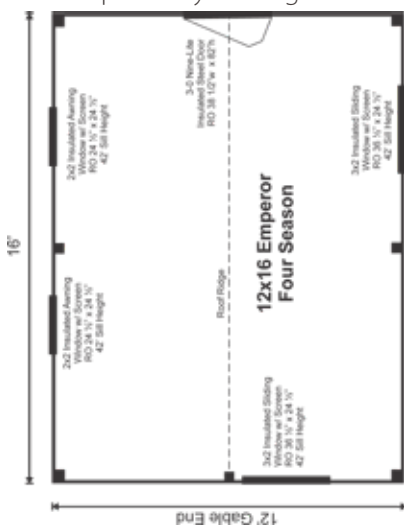

4-SEASON KITS:

The package includes the complete kit plus vapor barrier, insulation, solid pine roof sheathing, ship lap pine interior wall and ceiling sheathing, double-pane, energy efficient windows and an insulated steel door.

EVERY KIT INCLUDES

- Color Coded
- Part Numbered
- Step-by-Step Instructions
- & All Fastening Hardware Included

Additional Types:

3-SEASON KIT | 4-SEASON KIT | TURN-KEY

Configure Yours at

WWW.JAMAICACOTTAGESHOP.COM

EMPOR.12X16.4SPCK

©2021 Jamaica Cottage Shop, Inc. • 1-802-210-1249 • www.JamaicaCottageShop.com