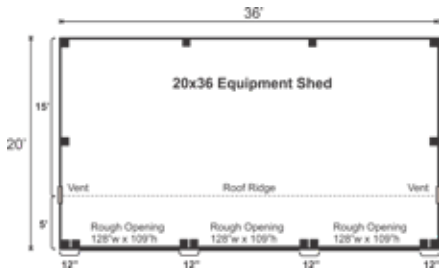

COMPLETE PRE-CUT KIT:

A weather tight shell. The PCK is the complete kit for a design. It includes everything required to assemble the building shell and includes doors and windows.

EVERY KIT INCLUDES

- Color Coded
- Part Numbered
- Step-by-Step Instructions
- & All Fastening Hardware Included

Additional Sizes:

20X36 | 24X36 | 24X48 |

Additional Types:

FRAME ONLY KIT | COMPLETE KIT |

Configure Yours at

WWW.JAMAICACOTTAGESHOP.COM