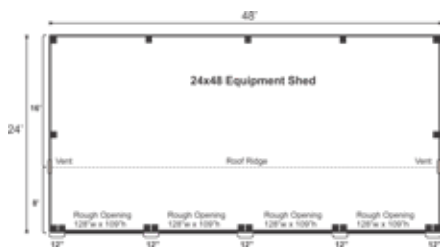

COMPLETE PRE-CUT KIT:

A weather tight shell. The PCK is the complete kit for a design. It includes everything required to assemble the building shell and includes doors and windows.

EVERY KIT INCLUDES

- Color Coded
- Part Numbered
- Step-by-Step Instructions
- All Fastening Hardware Included

Additional Sizes:

20X36 | 24X36 | 24X48 |

Additional Types:

FRAME ONLY KIT | COMPLETE KIT |

Configure Yours at

WWW.JAMAICACOTTAGESHOP.COM