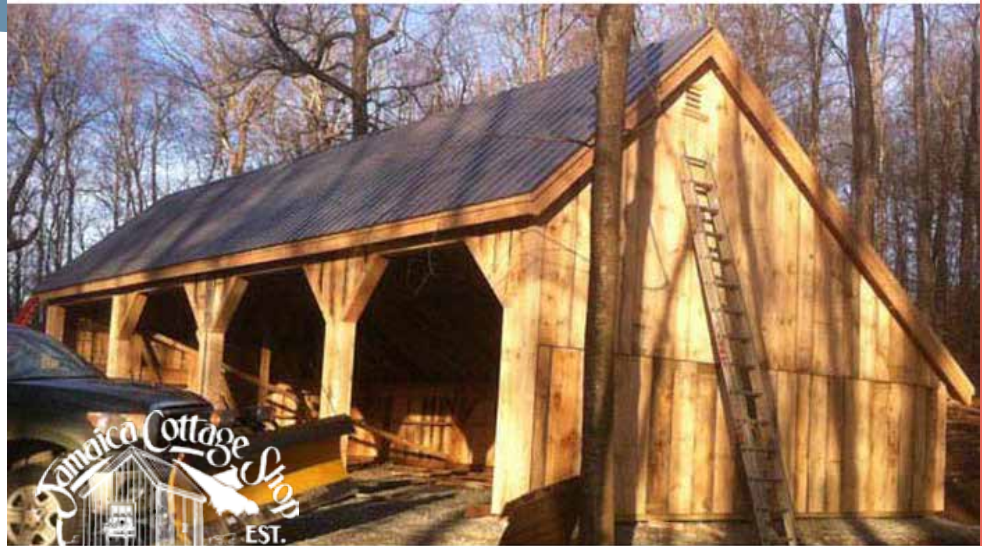

COMPLETE Pre-Cut Kit

If you are in need of a hefty garage, or large pole barn, then look no further than our post and beam Equipment Shed. Multiple giant bays provide ample overhead space for driving in heavy equipment or moving materials in and out.

Additional Sizes:

20X36 | 24X36 | 24X48 |

Additional Types:

FRAME ONLY KIT | COMPLETE KIT |

Configure Yours at

WWW.JAMAICACOTTAGESHOP.COM

24X48 EQUIPMENT SHED

STORAGE
SOLUTIONS

24X48 EQUIPMENT SHED COMPLETE PRE-CUT KIT

Base Area: 1152 sq. ft.

Total Interior Area: 1152 sq. ft.

Recommended Foundation:
Compacted 12" Crushed Gravel

Overall Dimensions: 18'8"H
x 49'10"W x 25'2"D

Estimated Weight: 26700 lbs

Sill Plates

6x6 Treated Sill Plate

Walls

6x6 Hemlock Post & 2x12

Box Beam Framing

Wall Height: Front: 122 Rear: 90"

Siding: 1" rough sawn

Pine Board & Batten