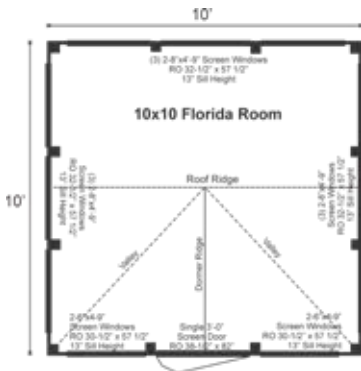

10X10 FLORIDA ROOM

STORAGE SOLUTIONS

STORAGE SOLUTIONS

10X10 FLORIDA ROOM FULLY ASSEMBLED

Base Area: 100 sq. ft.
 Total Interior Area: 100 sq. ft.
 Recommended Foundation:
 6-8" Crushed Gravel
 Overall Dimensions: 10'6"H
 x 11'2"W x 11'2"D

Estimated Weight: 4600 lbs

Floor System

2 (qty) 4x6x10' Hemlock Skids
 2"x6" rough sawn Hemlock
 Joists 24" On Center
 2x6 Pine Tongue & Groove Decking
 Floor Weight Rating: 25 lbs/sq. ft.

Walls

4"x4" Hemlock Post and
 Beam Wall Framing
 Wall Height: 78"
 Siding: 1" rough sawn
 Pine Board & Batten
 1" rough sawn Pine Corner, Door
 & Window Trim & 2" rough sawn
 Pine Fascia & Shadow Trim