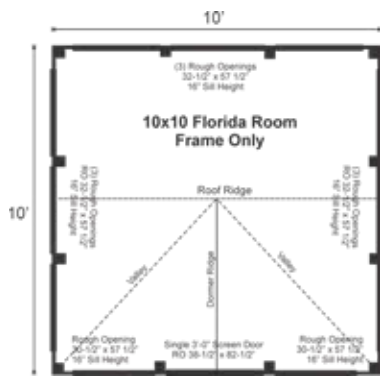

10X10 FLORIDA ROOM

STORAGE SOLUTIONS

STORAGE SOLUTIONS

10X10 FLORIDA ROOM FRAME ONLY PRE-CUT KIT

Base Area: 100 sq. ft.

Total Interior Area: 100 sq. ft.

Recommended Foundation:
4-6" Crushed Gravel

Overall Dimensions:
10'6"H x 10'W x 10'D

Estimated Weight: 2800 lbs

The frame only kit includes rough sawn hemlock floor, wall and roof framing, plus hardware and step-by-step DIY building instructions. Note: Pictures may reflect client upgrades and modifications that do not come standard.

1 (qty) 38 1/2"W x 82 1/2"H
Rough Opening for Door

2 (qty) 30"x57" Rough Opening
for Window, 9 (qty) 32"x57"
Rough Opening for Window

Assembly & Logistics Information

Estimated Assembly Time:
Two People: 18 hrs

Estimated Shipping Cube Sizes
Cube 1: 42"x26"x120"

FRAME ONLY PRE-CUT KIT:

The budget friendly frame only pre-cut kit includes skids, floor joists, 4x4 post and beam hemlock wall framing, roof rafters, hardware and step-by-step D.I.Y. building instructions.