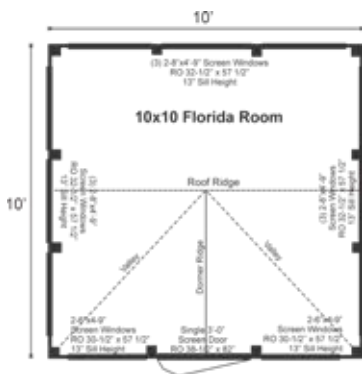

10X10 FLORIDA ROOM

STORAGE
SOLUTIONS

STORAGE
SOLUTIONS

10X10 FLORIDA ROOM COMPLETE PRE-CUT KIT

Base Area: 100 sq. ft.

Total Interior Area: 100 sq. ft.

Recommended Foundation:
6-8" Crushed Gravel

Overall Dimensions: 10'6"H
x 11'2"W x 11'2"D

Estimated Weight: 4600 lbs

Floor System

2 (qty) 4x6x10' Hemlock Skids

2"x6" rough sawn Hemlock
Joists 24" On Center

2x6 Pine Tongue & Groove Decking

Floor Weight Rating: 25 lbs/sq. ft.

Walls

4"x4" Hemlock Post and
Beam Wall Framing