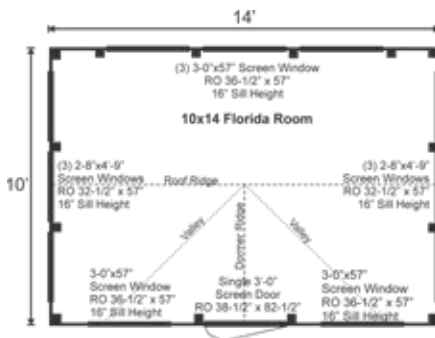

10X14 FLORIDA ROOM

STORAGE SOLUTIONS

STORAGE SOLUTIONS

10X14 FLORIDA ROOM FULLY ASSEMBLED

Base Area: 140 sq. ft.

Total Interior Area: 140 sq. ft.

Recommended Foundation:
6-8" Crushed Gravel

Overall Dimensions: 10'6"H
x 15'2"W x 11'2"D

Estimated Weight: 5000 lbs

Floor System

- 2 (qty) 4x6x14' Hemlock Skids
- 2"x6" rough sawn Hemlock Joists 24" On Center
- 2x6 Pine Tongue & Groove Decking
- Floor Weight Rating: 25 lbs/sq. ft.

Walls

- 4"x4" Hemlock Post and Beam Wall Framing
- Wall Height: 78"
- Siding: 1" rough sawn Pine Board & Batten
- 1" rough sawn Pine Corner, Door & Window Trim & 2" rough sawn Pine Fascia & Shadow Trim