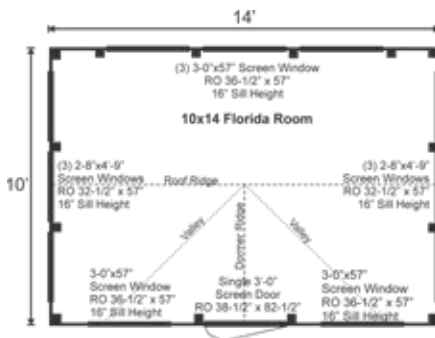

10X14 FLORIDA ROOM COMPLETE PRE-CUT KIT

Base Area: 140 sq. ft.

Total Interior Area: 140 sq. ft.

Recommended Foundation:
6-8" Crushed Gravel

Overall Dimensions: 10'6"H
x 15'2"W x 11'2"D

Estimated Weight: 5000 lbs

Floor System

2 (qty) 4x6x14' Hemlock Skids

2"x6" rough sawn Hemlock

Joists 24" On Center

2x6 Pine Tongue & Groove Decking

Floor Weight Rating: 25 lbs/sq. ft.

Walls

4"x4" Hemlock Post and
Beam Wall Framing