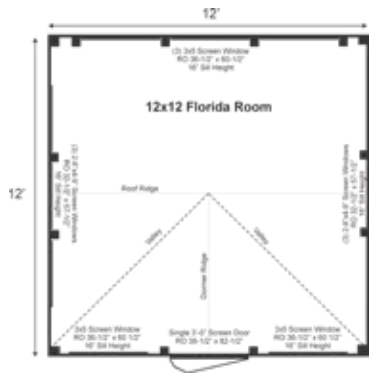

COMPLETE PRE-CUT KIT:

A weather tight shell. The PCK is the complete kit for a design. It includes everything required to assemble the building shell and includes doors and windows.

EVERY KIT INCLUDES

- Color Coded
- Part Numbered
- Step-by-Step Instructions
- & All Fastening Hardware Included

Additional Sizes:

8X10 | 10X10 | 10X14 |
12X12 | 12X16 | 12X20 |

Additional Types:

FRAME ONLY KIT | COMPLETE KIT | FULLY
ASSEMBLED | 3-SEASON KIT | 4-SEASON KIT

Configure Yours at

WWW.JAMAICACOTTAGESHOP.COM