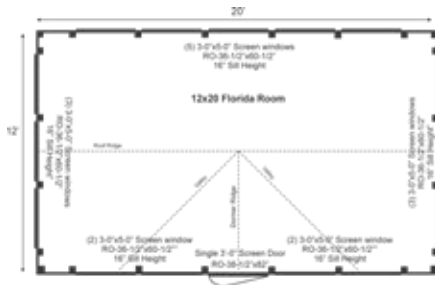

12X20 FLORIDA ROOM

STORAGE SOLUTIONS

STORAGE SOLUTIONS

12X20 FLORIDA ROOM FULLY ASSEMBLED

Base Area: 240 sq. ft.
Total Interior Area: 240 sq. ft.
Recommended Foundation:
8-10" Crushed Gravel
Overall Dimensions: 10'6"H
x 21'2"W x 13'2"D
Estimated Weight: 7200 lbs

Floor System

2 (qty) 6x6x20' Hemlock Skids
2"x6" rough sawn Hemlock
Joists 24" On Center
2x6 Pine Tongue & Groove Decking
Floor Weight Rating: 25 lbs/sq. ft.

Walls

4"x4" Hemlock Post and
Beam Wall Framing
Wall Height: 82"
Siding: 1" rough sawn
Pine Board & Batten
1" rough sawn Pine Corner, Door
& Window Trim & 2" rough sawn
Pine Fascia & Shadow Trim