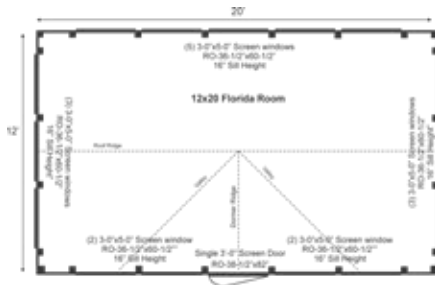

12X20 FLORIDA ROOM

STORAGE
SOLUTIONS

STORAGE
SOLUTIONS

12X20 FLORIDA ROOM COMPLETE PRE-CUT KIT

Base Area: 240 sq. ft.

Total Interior Area: 240 sq. ft.

Recommended Foundation:
8-10" Crushed Gravel

Overall Dimensions: 10'6"H
x 21'2"W x 13'2"D

Estimated Weight: 7200 lbs

Floor System

2 (qty) 6x6x20' Hemlock Skids

2"x6" rough sawn Hemlock
Joists 24" On Center

2x6 Pine Tongue & Groove Decking

Floor Weight Rating: 25 lbs/sq. ft.

Walls

4"x4" Hemlock Post and
Beam Wall Framing