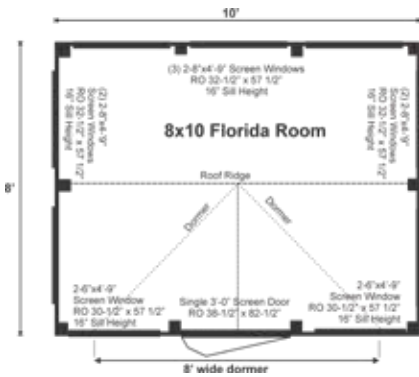

8X10 FLORIDA ROOM

STORAGE SOLUTIONS

STORAGE SOLUTIONS

8X10 FLORIDA ROOM FULLY ASSEMBLED

Base Area: 80 sq. ft.

Total Interior Area: 80 sq. ft.

Recommended Foundation:
6-8" Crushed Gravel

Overall Dimensions: 10'6"H
x 11'2"W x 9'2"D

Estimated Weight: 4400 lbs

Floor System

2 (qty) 4x6x10' Hemlock Skids

2"x6" rough sawn Hemlock
Joists 24" On Center

2x6 Pine Tongue & Groove Decking

Floor Weight Rating: 25 lbs/sq. ft.

Walls

4"x4" Hemlock Post and
Beam Wall Framing

Wall Height: 82"

Siding: 1" rough sawn
Pine Board & Batten

1" rough sawn Pine Corner, Door
& Window Trim & 2" rough sawn
Pine Fascia & Shadow Trim

The fully assembled unit includes hemlock framing, pine board and batten siding, floor decking, corrugated metal roof, screen door and window screens. Note: Pictures may reflect client upgrades and modifications that do not come standard.