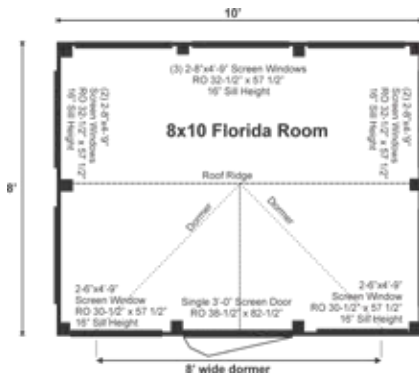

### 8X10 FLORIDA ROOM COMPLETE PRE-CUT KIT

Base Area: 80 sq. ft.

Total Interior Area: 80 sq. ft.

Recommended Foundation:  
6-8" Crushed Gravel

Overall Dimensions: 10'6"H  
x 11'2"W x 9'2"D

Estimated Weight: 4400 lbs

#### Floor System

2 (qty) 4x6x10' Hemlock Skids

2"x6" rough sawn Hemlock

Joists 24" On Center

2x6 Pine Tongue & Groove Decking

Floor Weight Rating: 25 lbs/sq. ft.

#### Additional Sizes:

8X10 | 10X10 | 10X14 |  
12X12 | 12X16 | 12X20 |