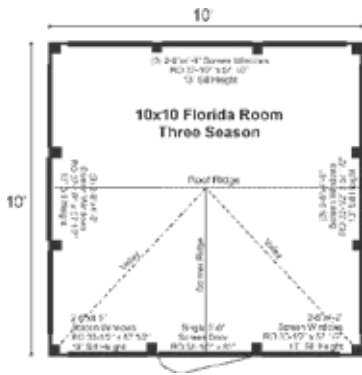

10X10 FLORIDA ROOM

LIVING SOLUTIONS

LIVING SOLUTIONS

10X10 FLORIDA ROOM 3-SEASON PRE-CUT KIT

Base Area: 100 sq. ft.

Total Interior Area: 100 sq. ft.

Recommended Foundation:
6-8" Crushed Gravel

Overall Dimensions: 10'6"H
x 11'2"W x 11'2"D

Estimated Weight: 4900 lbs

Floor System

- 2 (qty) 4x6x10' Hemlock Skids
- 2"x6" Kiln Dried Spruce
- Joists 24" On Center
- 2x6 Pine Tongue & Groove Decking
- Floor Vapor Barrier
- 5½" Fiberglass Insulation (R21)
- Under Deck Sheathing: ¾" Plywood
- Floor Weight Rating: 25 lbs/sq. ft.

Walls

- 4"x4" Hemlock Post and Beam Wall Framing
- Wall Height: 78"
- Wall Vapor Barrier
- Siding: 1" rough sawn Pine Board & Batten
- 1" rough sawn Pine Corner, Door & Window Trim & 2" rough sawn Pine Fascia & Shadow Trim

Door & Windows:

- Door: 1 (qty) 3-0 Heavy Duty Screen Door
- Windows: 2 (qty) 30"x57" Screens, 9 (qty) 32"x57" Screens

Assembly & Logistics Information

- Estimated Assembly Time: Two People: 38 hrs
- Estimated Shipping Cube Sizes
- Cube 1: 42"x60"x124" Cube
- 2: 42"x16"x192"