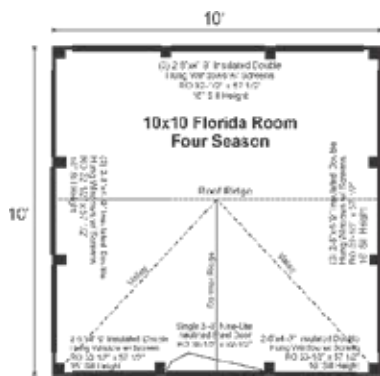

10X10 FLORIDA ROOM

LIVING SOLUTIONS

LIVING SOLUTIONS

10X10 FLORIDA ROOM 4-SEASON PRE-CUT KIT

Base Area: 100 sq. ft.
Total Interior Area: 100 sq. ft.
Recommended Foundation:
8-10" Crushed Gravel
Overall Dimensions: 10'6"H
x 11'8"W x 11'8"D
Estimated Weight: 7400 lbs

Floor System

2 (qty) 4x6x10' Hemlock Skids
2"x6" Kiln Dried Spruce
Joists 24" On Center
2x6 Pine Tongue & Groove Decking
Floor Vapor Barrier
5½" Fiberglass Insulation (R21)
Under Deck Sheathing: ¾" Plywood
Floor Weight Rating: 25 lbs/sq. ft.

Assembly & Logistics Information

Estimated Assembly Time:
Two People: 50 hrs
Estimated Shipping Cube Sizes
Cube 1: 42"x60"x124" Cube 2:
42"x16"x192" Cube 3: 42"x48"x192"

FLRML.10X10.4SPCK

4-SEASON KITS:

The package includes the complete kit plus vapor barrier, insulation, solid pine roof sheathing, ship lap pine interior wall and ceiling sheathing, double-pane, energy efficient windows and an insulated steel door.