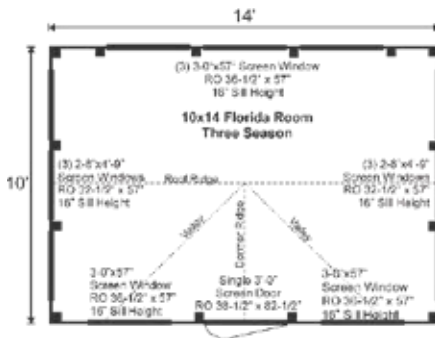

## 10X14 FLORIDA ROOM

LIVING SOLUTIONS

LIVING SOLUTIONS

### 10X14 FLORIDA ROOM 3-SEASON PRE-CUT KIT

Base Area: 140 sq. ft.

Total Interior Area: 140 sq. ft.

Recommended Foundation:  
6-8" Crushed Gravel

Overall Dimensions: 10'6"H  
x 15'2"W x 11'2"D

Estimated Weight: 5300 lbs

#### Floor System

- 2 (qty) 4x6x14' Hemlock Skids
- 2"x6" Kiln Dried Spruce
- Joists 24" On Center
- 2x6 Pine Tongue & Groove Decking
- Floor Vapor Barrier
- 5½" Fiberglass Insulation (R21)
- Under Deck Sheathing: ¾" Plywood
- Floor Weight Rating: 25 lbs/sq. ft.

### Additional Sizes:

8X10 | 10X10 | 10X14 |  
12X12 | 12X16 | 12X20 |