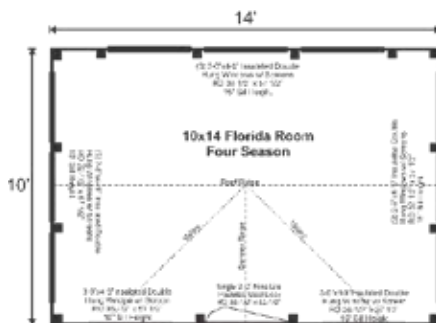

10X14 FLORIDA ROOM

LIVING SOLUTIONS

LIVING SOLUTIONS

10X14 FLORIDA ROOM 4-SEASON PRE-CUT KIT

Base Area: 140 sq. ft.
Total Interior Area: 140 sq. ft.
Recommended Foundation:
8-10" Crushed Gravel
Overall Dimensions: 10'6"H
x 15'8"W x 11'8"D
Estimated Weight: 8000 lbs

2"x6" Kiln Dried Spruce
Rafters 24" On Center
1"x6" Kiln Dried Spruce
Exposed Collar Ties
1" rough sawn Solid Barn
Board Roof Sheathing
Roof Vapor Barrier
5½" Fiberglass Insulation (R21)
Shiplap Pine Interior Ceiling Sheathing
Corrugated 29g Metal Roofing,
Color: Evergreen
6" Overhang on all sides

Door & Windows:

Door: 1 (qty) 3-0 nine-lite Insulated Steel
Door with Keyless Lever Locking Hardware
Windows: 5 (qty) 36"x57" Insulated
Double Hung Window w/Screens,
6 (qty) 32"x57" Insulated Double
Hung Window w/Screens

Assembly & Logistics Information

Estimated Assembly Time:
Two People: 57 hrs
Estimated Shipping Cube Sizes
Cube 1: 42"x60"x168" Cube 2:
42"x36"x96" Cube 3: 42"x16"x192"
Cube 4: 42"x48"x192"

FLRML.10X14.4SPCK