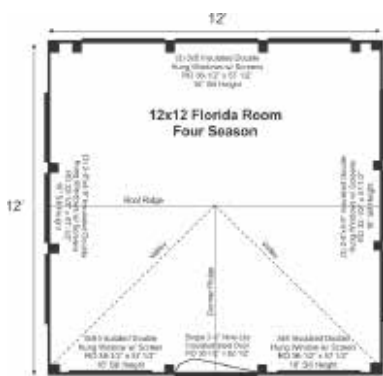

12X12 FLORIDA ROOM

LIVING SOLUTIONS

LIVING SOLUTIONS

12X12 FLORIDA ROOM 4-SEASON PRE-CUT KIT

Base Area: 144 sq. ft.
Total Interior Area: 144 sq. ft.

Recommended Foundation:
10-12" Crushed Gravel
Overall Dimensions: 10'6"H
x 13'9"W x 13'8"D
Estimated Weight: 8400 lbs

Floor System

2 (qty) 4x6x12' Hemlock Skids
2"x6" Kiln Dried Spruce
Joists 24" On Center
2x6 Pine Tongue & Groove Decking
Floor Vapor Barrier
5½" Fiberglass Insulation (R21)
Under Deck Sheathing: ¾" Plywood
Floor Weight Rating: 25 lbs/sq. ft.