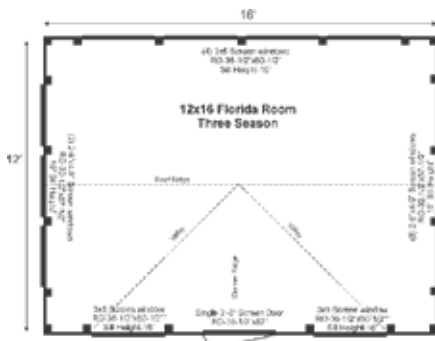

## 12X16 FLORIDA ROOM

LIVING SOLUTIONS

LIVING SOLUTIONS

### 12X16 FLORIDA ROOM 3-SEASON PRE-CUT KIT

Base Area: 192 sq. ft.  
Total Interior Area: 192 sq. ft.  
Recommended Foundation:  
8-10" Crushed Gravel  
Overall Dimensions: 10'6"H  
x 17'2"W x 13'2"D  
Estimated Weight: 6800 lbs

#### Additional Sizes:

8X10 | 10X10 | 10X14 |  
12X12 | 12X16 | 12X20 |