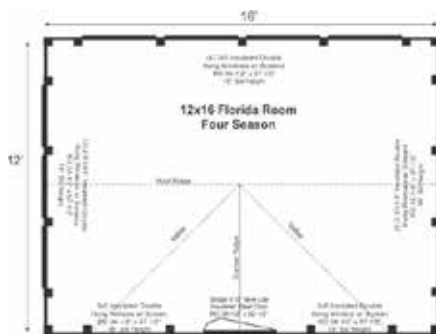

12X16 FLORIDA ROOM

LIVING SOLUTIONS

LIVING SOLUTIONS

12X16 FLORIDA ROOM 4-SEASON PRE-CUT KIT

Base Area: 192 sq. ft.
Total Interior Area: 192 sq. ft.
Recommended Foundation:
Compacted 12" Crushed Gravel
Overall Dimensions: 10'6"H
x 17'8"W x 13'8"D
Estimated Weight: 10300 lbs

Floor System

2 (qty) 6x6x16' Hemlock Skids
2"x6" Kiln Dried Spruce
Joists 24" On Center
2x6 Pine Tongue & Groove Decking
Floor Vapor Barrier
5½" Fiberglass Insulation (R21)
Under Deck Sheathing: ¾" Plywood
Floor Weight Rating: 25 lbs/sq. ft.

Walls

4"x4" Hemlock Post and
Beam Wall Framing
Wall Height: 82"
Wall Vapor Barrier
Foil Backed Rigid Foam Insulation (R13)
Shiplap Pine Interior Sheathing
Siding: 1" rough sawn Pine Board & Batten
1" rough sawn Pine Corner, Door
& Window Trim & 2" rough sawn
Pine Fascia & Shadow Trim

Assembly & Logistics Information

Estimated Assembly Time:
Two People: 65 hrs
Estimated Shipping Cube Sizes
Cube 1: 42"x52"x192" Cube 2:
42"x36"x96" Cube 3: 42"x16"x192"
Cube 4: 42"x48"x192"

4-SEASON KITS: