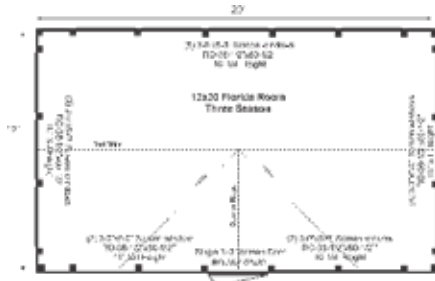

12X20 FLORIDA ROOM

LIVING SOLUTIONS

LIVING SOLUTIONS

12X20 FLORIDA ROOM 3-SEASON PRE-CUT KIT

Base Area: 240 sq. ft.

Total Interior Area: 240 sq. ft.

Recommended Foundation:
8-10" Crushed Gravel

Overall Dimensions: 10'6"H
x 21'2"W x 13'2"D

Estimated Weight: 7600 lbs

Floor System

- 2 (qty) 6x6x20' Hemlock Skids
- 2"x6" Kiln Dried Spruce Joists 24" On Center
- 2x6 Pine Tongue & Groove Decking
- Floor Vapor Barrier
- 5½" Fiberglass Insulation (R21)
- Under Deck Sheathing: ¾" Plywood
- Floor Weight Rating: 25 lbs/sq. ft.