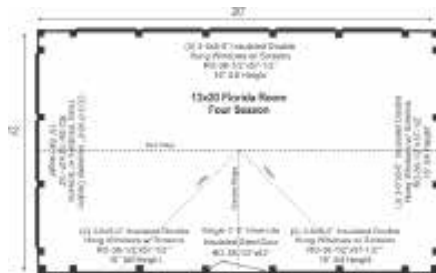

12X20 FLORIDA ROOM

LIVING SOLUTIONS

LIVING SOLUTIONS

12X20 FLORIDA ROOM 4-SEASON PRE-CUT KIT

Base Area: 240 sq. ft.
Total Interior Area: 240 sq. ft.
Recommended Foundation:
Compacted 12" Crushed Gravel
Overall Dimensions: 10'6"H
x 21'8"W x 13'8"D
Estimated Weight: 11600 lbs

Walls

4"x4" Hemlock Post and
Beam Wall Framing
Wall Height: 82"
Wall Vapor Barrier
Foil Backed Rigid Foam Insulation (R13)
Shiplap Pine Interior Sheathing
Siding: 1" rough sawn Pine Board & Batten
1" rough sawn Pine Corner, Door
& Window Trim & 2" rough sawn
Pine Fascia & Shadow Trim

Roof

Gable Roof Style
Roof Pitch: 4/12 Dormer: 4/12

The 4-season kit includes the complete kit plus insulation throughout, roof sheathing, interior shiplap pine wall and ceiling sheathing, double pane windows and an insulated door. Note: Pictures may reflect client upgrades and modifications that do not come standard.

Door & Windows:

Door: 1 (qty) 3-0 nine-lite Insulated Steel
Door with Keyless Lever Locking Hardware
Windows: 15 (qty) 36"x57" Insulated
Double Hung Window w/Screens

Assembly & Logistics Information

Estimated Assembly Time:
Two People: 72 hrs
Estimated Shipping Cube Sizes
Cube 1: 42"x52"x192" Cube 2:
42"x36"x96" Cube 3: 42"x16"x192"
Cube 4: 42"x48"x192"