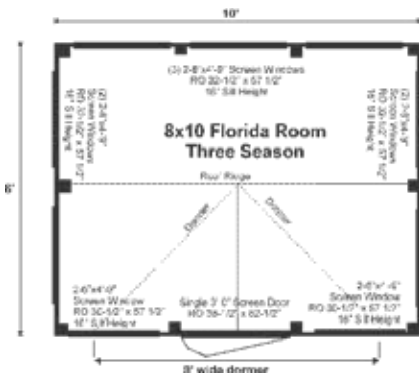

8X10 FLORIDA ROOM

LIVING SOLUTIONS

LIVING SOLUTIONS

8X10 FLORIDA ROOM 3-SEASON PRE-CUT KIT

Base Area: 80 sq. ft.

Total Interior Area: 80 sq. ft.

Recommended Foundation:
6-8" Crushed Gravel

Overall Dimensions: 10'6"H
x 11'2"W x 9'2"D

Estimated Weight: 4700 lbs

Floor System

- 2 (qty) 4x6x10' Hemlock Skids
- 2"x6" Kiln Dried Spruce
- Joists 24" On Center
- 2x6 Pine Tongue & Groove Decking
- Floor Vapor Barrier
- 5½" Fiberglass Insulation (R21)
- Under Deck Sheathing: ¾" Plywood
- Floor Weight Rating: 25 lbs/sq. ft.