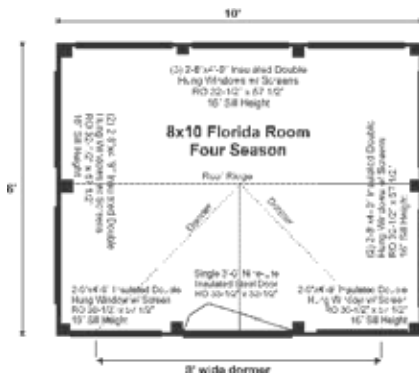

8X10 FLORIDA ROOM

LIVING SOLUTIONS

LIVING SOLUTIONS

8X10 FLORIDA ROOM 4-SEASON PRE-CUT KIT

Base Area: 80 sq. ft.

Total Interior Area: 80 sq. ft.

Recommended Foundation:
8-10" Crushed Gravel

Overall Dimensions: 10'6" H
x 11'8" W x 9'8" D

Estimated Weight: 7100 lbs

Floor System

- 2 (qty) 4x6x10' Hemlock Skids
- 2"x6" Kiln Dried Spruce
- Joists 24" On Center
- 2x6 Pine Tongue & Groove Decking
- Floor Vapor Barrier
- 5½" Fiberglass Insulation (R21)
- Under Deck Sheathing: ¾" Plywood
- Floor Weight Rating: 25 lbs/sq. ft.