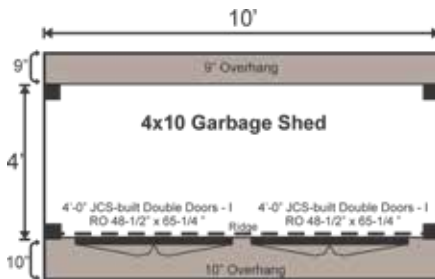

COMPLETE Pre-Cut Kit

Separate your trash from your recycling with our solid wood Garbage Shed. The two sets of double doors make it a breeze to keep your disposables organized. The extra front overhang provides a reprieve from rain and snow while you take out the trash.

COMPLETE PRE-CUT KIT:

A weather tight shell. The PCK is the complete kit for a design. It includes everything required to assemble the building shell and includes doors and windows.

EVERY KIT INCLUDES

- Color Coded
- Part Numbered
- Step-by-Step Instructions
- & All Fastening Hardware Included

4X10 GARBAGE SHED COMPLETE PRE-CUT KIT

Base Area: 40 sq. ft.

Total Interior Area: 40 sq. ft.

Recommended Foundation:

3-4" Crushed Gravel

Overall Dimensions: 8'6"H
x 10'9"W x 6'5"D

Estimated Weight: 2000 lbs