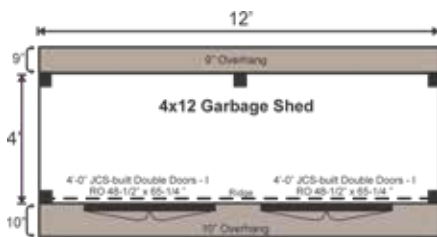

FULLY ASSEMBLED:

A weather tight shell. Specifications are the same as a PCK. Fully assembled prefabricated sheds and cottage buildings deliver exclusively to the northeast USA.

EVERY KIT INCLUDES

- Color Coded
- Part Numbered
- Step-by-Step Instructions
- & All Fastening Hardware Included

Additional Sizes:

4X10 | 4X12 |

Additional Types:

FRAME ONLY KIT | COMPLETE KIT |

Configure Yours at

WWW.JAMAICACOTTAGESHOP.COM