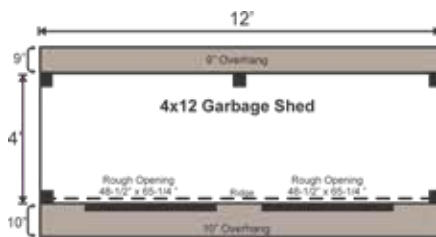

FRAME ONLY 4X12 GARBAGE SHED

STORAGE SOLUTIONS

STORAGE SOLUTIONS

Pre-Cut Kit

Separate your trash from your recycling with our solid wood Garbage Shed. The two sets of double doors make it a breeze to keep your disposables organized. The extra front overhang provides a reprieve from rain and snow while you take out the trash.

4X12 GARBAGE SHED FRAME ONLY PRE-CUT KIT

Base Area: 48 sq. ft.
Total Interior Area: 48 sq. ft.
Recommended Foundation:
3-4" Crushed Gravel
Overall Dimensions: 8'6"H
x 12'W x 5'11"D
Estimated Weight: 1400 lbs

Floor System

2 (qty) 4x6x12' Hemlock Skids
2"x6" rough sawn Hemlock
Joists 24" On Center

Walls

4"x4" Hemlock Post and
Beam Wall Framing
Wall Height: Front: 80" Rear: 48"

The frame only kit includes rough sawn hemlock floor, wall and roof framing, plus hardware and step-by-step DIY building instructions. Note: Pictures may reflect client upgrades and modifications that do not come standard.

Roof

Saltbox Roof Style
Roof Pitch: 8/12
2"x6" rough sawn Hemlock
Rafters 24" On Center
1"x6" rough sawn Hemlock
Exposed Collar Ties
10" Front Overhang

Rough Openings:

2 (qty) 48-1/2"W x 65-1/4"H
Rough Opening for Door