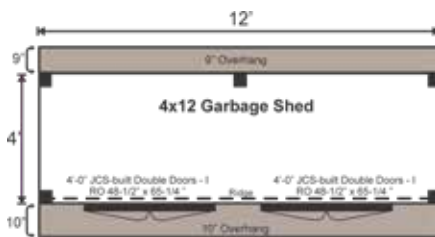

COMPLETE PRE-CUT KIT:

A weather tight shell. The PCK is the complete kit for a design. It includes everything required to assemble the building shell and includes doors and windows.

EVERY KIT INCLUDES

- Color Coded
- Part Numbered
- Step-by-Step Instructions
- & All Fastening Hardware Included

Additional Sizes:

4X10 | 4X12 |

Additional Types:

FRAME ONLY KIT | COMPLETE KIT |

Configure Yours at

WWW.JAMAICACOTTAGESHOP.COM