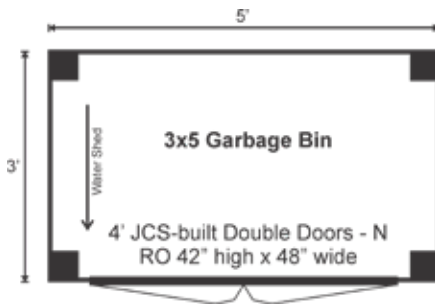

FULLY ASSEMBLED

This 3x5 Garbage Bin is one of our most compact storage solutions. The small size makes it easy to build for a beginner. It's perfect for an urban backyard or for anyone who just needs a little extra space to store their trash and recycling.

3X5 GARBAGE BIN

STORAGE SOLUTIONS

STORAGE SOLUTIONS

3X5 GARBAGE BIN FULLY ASSEMBLED

Base Area: 15 sq. ft.

Total Interior Area: 15 sq. ft.

Recommended Foundation:

3-4" Crushed Gravel

Overall Dimensions:

6'4"H x 5'8"W x 3'8"D

Estimated Weight: 900 lbs

Floor System

2 (qty) 4x4x5' Pressure Treated Skids

2x4 rough sawn Hemlock

Joists 20" On Center

1" rough sawn Hemlock Decking

Floor Weight Rating: 25 lbs/sq. ft.

Walls

4"x4" Hemlock Post and Beam Wall Framing

Wall Height: Front: 48" Rear: 60"

Siding: 1" rough sawn Pine Board

1" rough sawn Pine Corner, Door Trim & 2" rough sawn Pine Fascia & Shadow Trim