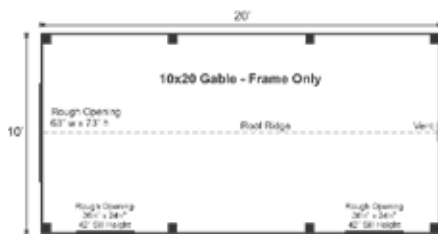

# FRAME ONLY 10X20 GABLE

Pre-Cut Kit

STORAGE SOLUTIONS

STORAGE SOLUTIONS

The Gable is a strong and sturdy storage shed built with traditional 4x4 post and beam barn style. The design is simple and blends into its surroundings or can be dressed up with customizations to create a structure that matches your personality.

## 10X20 GABLE FRAME ONLY PRE-CUT KIT

Base Area: 200 sq. ft.  
Total Interior Area: 200 sq. ft.  
Recommended Foundation: 4-6" Crushed Gravel  
Overall Dimensions: 10'6"H x 10'W x 20'D  
Estimated Weight: 3200 lbs

### Walls

4"x4" Hemlock Post and Beam Wall Framing  
Wall Height: 78"

The frame only kit includes rough sawn hemlock floor, wall and roof framing, plus hardware and step-by-step DIY building instructions. Note: Pictures may reflect client upgrades and modifications that do not come standard.

### Rough Openings:

1 (qty) 61"W x 82"H Rough Opening for Door  
2 (qty) 3'x2' Rough Openings for Window