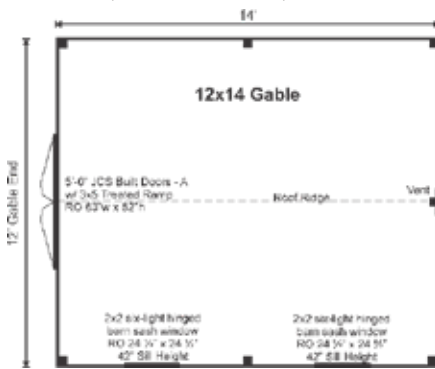

FULLY ASSEMBLED

The Gable is a strong and sturdy storage shed built with traditional 4x4 post and beam barn style. The design is simple and blends into its surroundings or can be dressed up with customizations to create a structure that matches your personality.

12X14 GABLE

STORAGE SOLUTIONS

STORAGE SOLUTIONS

12X14 GABLE FULLY ASSEMBLED

Base Area: 168 sq. ft.

Total Interior Area: 168 sq. ft.

Recommended Foundation: 6-8" Crushed Gravel

Overall Dimensions: 10'6"H x 13'2"W x 15'2"D

Estimated Weight: 4700 lbs

Floor System

2 (qty) 4x6x14' Hemlock Skids

2"x6" rough sawn Hemlock Joists 24" On Center

3/4" CDX Plywood Floor Decking
Floor Weight Rating: 25 lbs/sq. ft.

Walls

4"x4" Hemlock Post and Beam Wall Framing