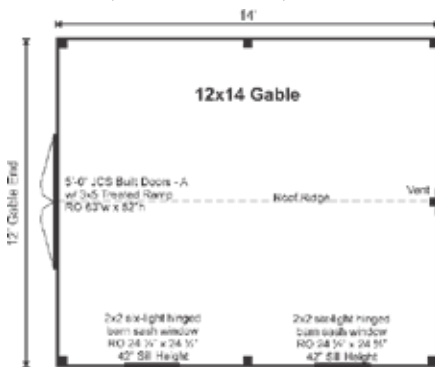

Estimated Weight: 4700 lbs

Floor System

2 (qty) 4x6x14' Hemlock Skids

2"x6" rough sawn Hemlock
Joists 24" On Center

¾" CDX Plywood Floor Decking

Floor Weight Rating: 25 lbs/sq. ft.

Walls

4"x4" Hemlock Post and
Beam Wall Framing

Doors & Windows:

Doors: 1 (qty) 5-0 JCS-built 2" Thick
rough sawn Pine Double Doors
w/ 3x5 Pressure Treated Ramp

Windows: 2 (qty) 2'x2' six-lite
Hinged Barn Sash Window

Additional Features

1 (qty) Wood Louvered Vent

Assembly & Logistics Information

Estimated Assembly Time:
Two People: 26 hrs

Estimated Shipping Cube Sizes

Cube 1: 42"x44"x168"

Cube 2: 42"x40"x144"

GBL.12X14.PCK

COMPLETE PRE-CUT KIT:

A weather tight shell. The PCK is the complete kit for a design. It includes everything required to assemble the building shell and includes doors and windows.

EVERY KIT INCLUDES

- Color Coded
- Part Numbered
- Step-by-Step Instructions
- & All Fastening Hardware Included

Additional Sizes:

8X8 | 8X10 | 8X12 | 8X14 | 8X16 |
10X8 | 10X10 | 10X12 | 10X14 | 10X16 | 10X18 |
10X20 | 12X12 | 12X14 | 12X16 | 12X20 | 12X24