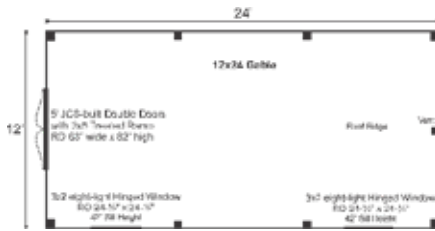

12X24 GABLE FULLY ASSEMBLED

Base Area: 288 sq. ft.
Total Interior Area: 288 sq. ft.
Recommended Foundation: 10–12" Crushed Gravel
Overall Dimensions: 10'6"H x 13'2"W x 25'2"D
Estimated Weight: 8500 lbs

Floor System

2 (qty) 6x6x24' Hemlock Skids
2"x6" rough sawn Hemlock Joists 24" On Center
¾" CDX Plywood Floor Decking
Floor Weight Rating: 25 lbs/sq. ft.

Walls

4"x4" Hemlock Post and Beam Wall Framing
Wall Height: 82"
Siding: 1" rough sawn Pine Board & Batten
1" rough sawn Pine Corner, Door & Window Trim & 2" rough sawn Pine Fascia & Shadow Trim