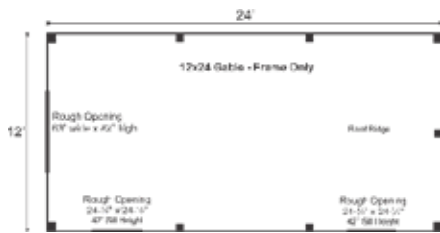

# FRAME ONLY 12X24 GABLE

Pre-Cut Kit

STORAGE SOLUTIONS

STORAGE SOLUTIONS

The Gable is a strong and sturdy storage shed built with traditional 4x4 post and beam barn style. The design is simple and blends into its surroundings or can be dressed up with customizations to create a structure that matches your personality.

## 12X24 GABLE FRAME ONLY PRE-CUT KIT

Base Area: 288 sq. ft.  
Total Interior Area: 288 sq. ft.  
Recommended Foundation: 6–8" Crushed Gravel  
Overall Dimensions: 10'6"H x 12'W x 24'D  
Estimated Weight: 5100 lbs

### Floor System

2 (qty) 6x6x24' Hemlock Skids  
2"x6" rough sawn Hemlock Joists 24" On Center

### Walls

4"x4" Hemlock Post and Beam Wall Framing  
Wall Height: 82"

The frame only kit includes rough sawn hemlock floor, wall and roof framing, plus hardware and step-by-step DIY building instructions. Note: Pictures may reflect client upgrades and modifications that do not come standard.