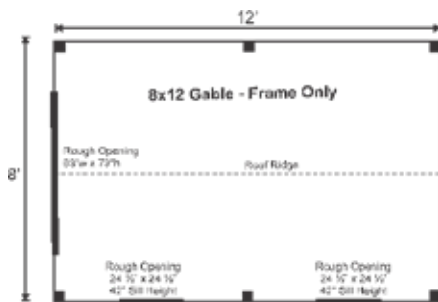

## 8X12 GABLE FRAME ONLY PRE-CUT KIT

Base Area: 96 sq. ft.  
Total Interior Area: 96 sq. ft.  
Recommended Foundation:  
4-6" Crushed Gravel  
Overall Dimensions:  
10'6"H x 8'W x 12'D  
Estimated Weight: 2100 lbs

### Walls

4"x4" Hemlock Post and Beam Wall Framing  
Wall Height: 82"

The frame only kit includes rough sawn hemlock floor, wall and roof framing, plus hardware and step-by-step DIY building instructions. Note: Pictures may reflect client upgrades and modifications that do not come standard.

### Rough Openings:

1 (qty) 63"W x 73"H Rough Opening for Door  
2 (qty) 2'x2' Rough Openings for Window

### Additional Sizes:

8X8 | 8X10 | 8X12 | 8X14 | 8X16 |  
10X8 | 10X10 | 10X12 | 10X14 | 10X16 | 10X18 |  
10X20 | 12X12 | 12X14 | 12X16 | 12X20 | 12X24