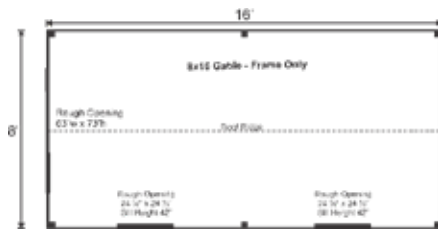

# FRAME ONLY 8X16 GABLE

STORAGE SOLUTIONS

STORAGE SOLUTIONS

Pre-Cut Kit

The Gable is a strong and sturdy storage shed built with traditional 4x4 post and beam barn style. The design is simple and blends into its surroundings or can be dressed up with customizations to create a structure that matches your personality.

## 8X16 GABLE FRAME ONLY PRE-CUT KIT

Base Area: 128 sq. ft.  
Total Interior Area: 128 sq. ft.  
Recommended Foundation:  
4-6" Crushed Gravel  
Overall Dimensions:  
10'6"H x 8"W x 16'D  
Estimated Weight: 2300 lbs

### Walls

4"x4" Hemlock Post and  
Beam Wall Framing  
Wall Height: 82"

The frame only kit includes rough sawn hemlock floor, wall and roof framing, plus hardware and step-by-step DIY building instructions. Note: Pictures may reflect client upgrades and modifications that do not come standard. Note: Pictures may reflect client upgrades and modifications that do not come standard.

### Rough Openings:

1 (qty) 63"W x 73"H Rough  
Opening for Door  
2 (qty) 2'x2' Rough  
Openings for Window