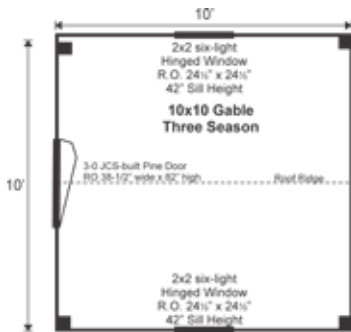

3-SEASON KITS:

A three-season kit prepares the building for interior finishing. It includes complete PCK version plus vapor barrier, solid roof sheathing and insulated floor system.

EVERY KIT INCLUDES

- Color Coded
- Part Numbered
- Step-by-Step Instructions
- & All Fastening Hardware Included

Additional Sizes:

8X8 | 8X10 | 8X12 | 8X14 | 8X16 |
10X8 | 10X10 | 10X12 | 10X14 | 10X16 | 10X18 |
10X20 | 12X12 | 12X14 | 12X16 | 12X20 | 12X24

Additional Types:

FRAME ONLY KIT | COMPLETE KIT | FULLY
ASSEMBLED | 3-SEASON KIT | 4-SEASON KIT

Configure Yours at

WWW.JAMAICACOTTAGESHOP.COM