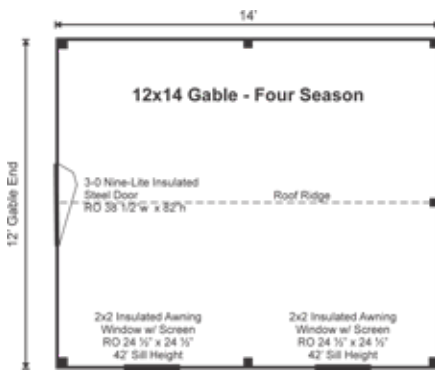

12X14 GABLE

LIVING SOLUTIONS

LIVING SOLUTIONS

12X14 GABLE 4-SEASON PRE-CUT KIT

Base Area: 168 sq. ft.

Total Interior Area: 168 sq. ft.

Recommended Foundation:

8-10" Crushed Gravel

Overall Dimensions: 10'6"H x 13'8"W x 15'8"D

Estimated Weight: 7600 lbs

Floor System

- 2 (qty) 4x6x14' Hemlock Skids
- 2"x6" Kiln Dried Spruce Joists 24" On Center
- 3/4" CDX Plywood Floor Decking
- Floor Vapor Barrier
- 5 1/2" Fiberglass Insulation (R21)
- Under Deck Sheathing: 3/8" Plywood
- Floor Weight Rating: 25 lbs/sq. ft.

- Estimated Assembly Time: Two People: 59 hrs
- Estimated Shipping Cube Sizes
- Cube 1: 42"x44"x168" Cube 2: 42"x40"x144"
- Cube 3: 42"x48"x192" Cube 4: 42"x48"x192"

4-SEASON KITS:

The package includes the complete kit plus vapor barrier, insulation, solid pine roof sheathing, ship lap pine interior wall and ceiling sheathing, double-pane, energy efficient windows and an insulated steel door.