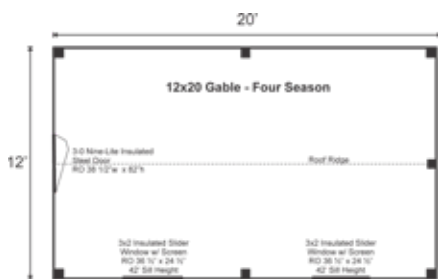

### 12X20 GABLE 4-SEASON PRE-CUT KIT

Base Area: 240 sq. ft.

Total Interior Area: 240 sq. ft.

Recommended Foundation:  
10-12" Crushed Gravel

Overall Dimensions: 10'6"H x 13'8"W x 21'8"D

Estimated Weight: 9300 lbs