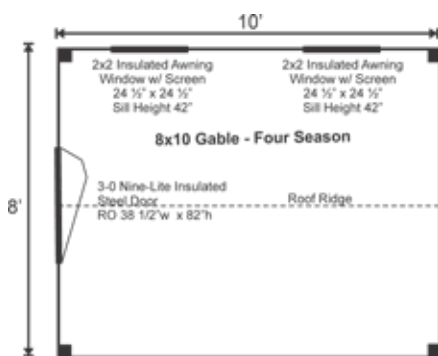

8X10 GABLE

LIVING
SOLUTIONS

LIVING
SOLUTIONS

8X10 GABLE 4-SEASON PRE-CUT KIT

Base Area: 80 sq. ft.

Total Interior Area: 80 sq. ft.

Recommended Foundation:

6-8" Crushed Gravel

Overall Dimensions: 10'6"H x 9'8"W x 11'8"D

Estimated Weight: 5500 lbs

Floor System

2 (qty) 4x6x10' Hemlock Skids

2"x6" Kiln Dried Spruce Joists 24" On Center

3/4" CDX Plywood Floor Decking

Floor Vapor Barrier